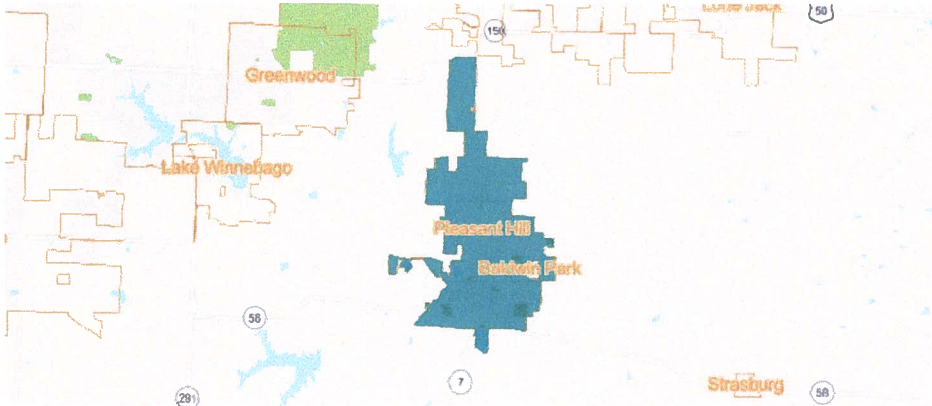

# Pleasant Hill city, Missouri

Place in [Missouri](#)

Pleasant Hill city, Missouri is a city, town, place equivalent, and township located in [Missouri](#). Pleasant Hill city, Missouri has a land area of 8.0 square miles.